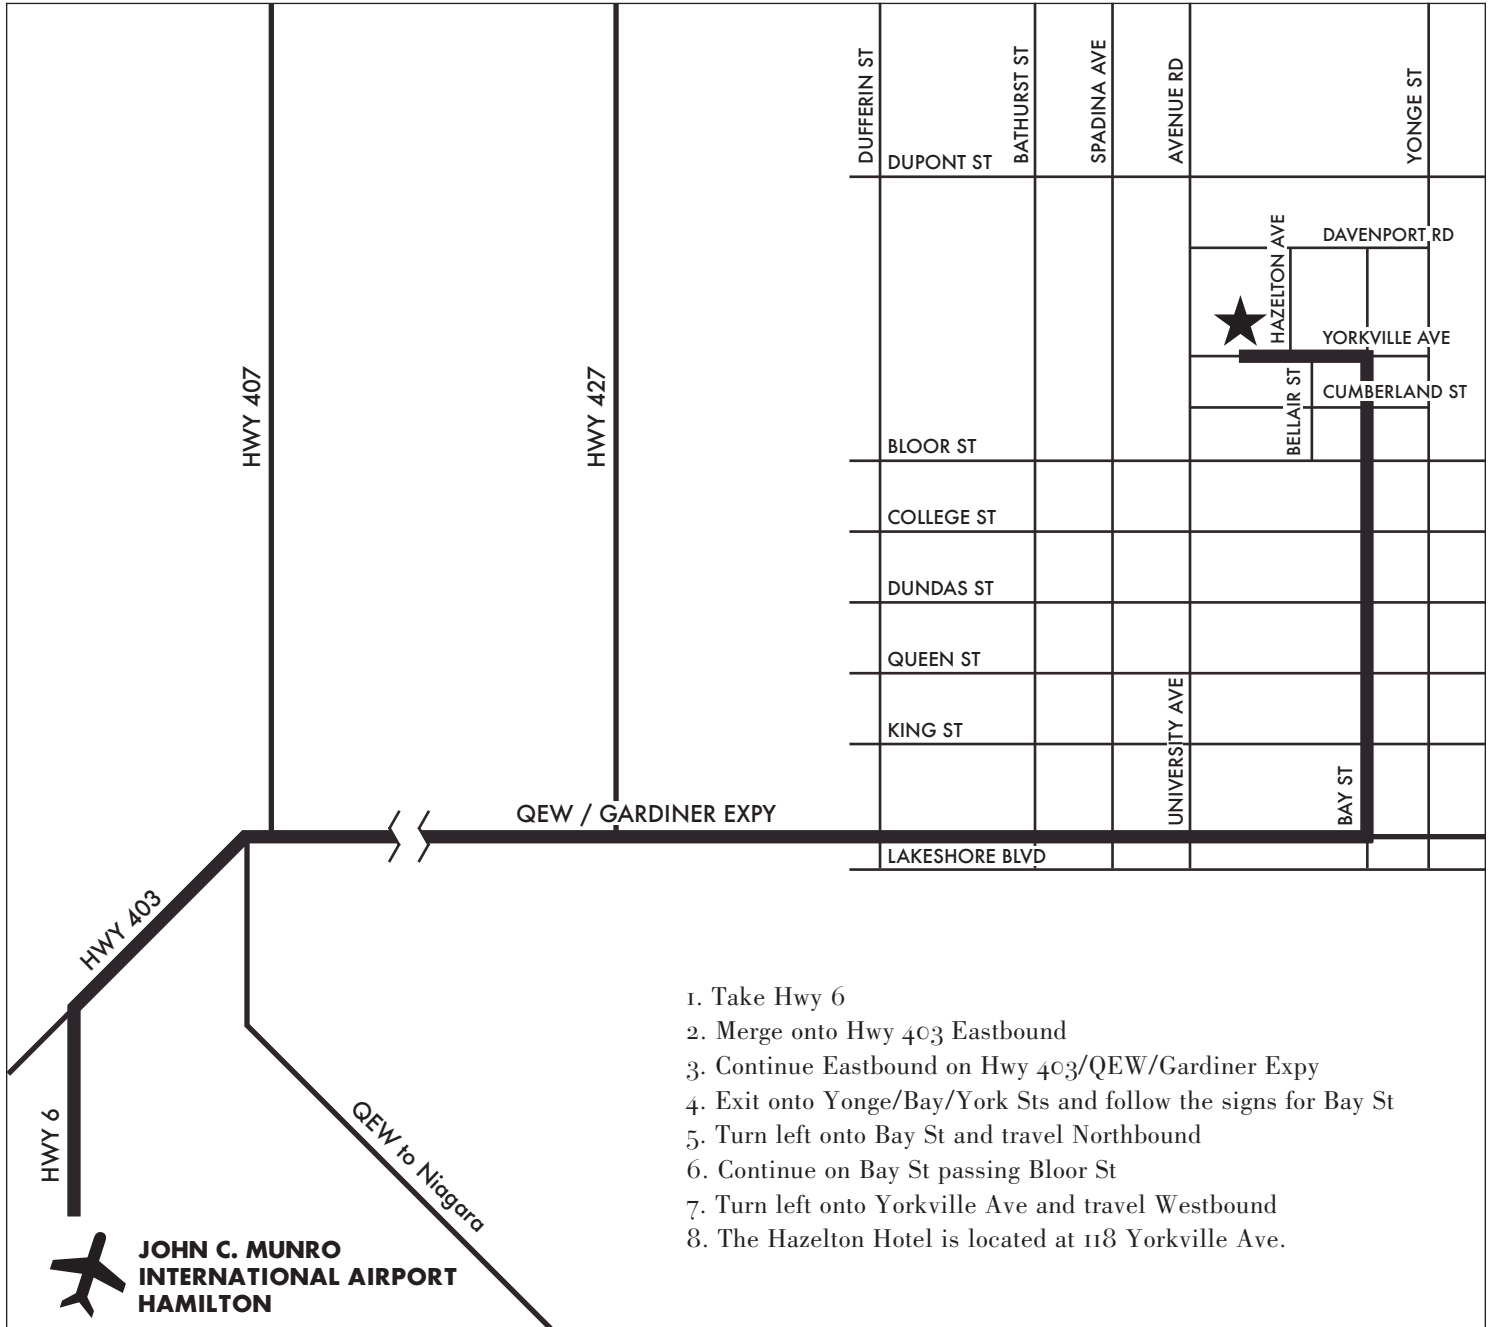

The Hazelton Hotel

T O R O N T O

DIRECTIONS FROM JOHN C. MUNRO INTL. AIRPORT - QEW ROUTE

1. Take Hwy 6
2. Merge onto Hwy 403 Eastbound
3. Continue Eastbound on Hwy 403/QEW/Gardiner Expy
4. Exit onto Yonge/Bay/York Sts and follow the signs for Bay St
5. Turn left onto Bay St and travel Northbound
6. Continue on Bay St passing Bloor St
7. Turn left onto Yorkville Ave and travel Westbound
8. The Hazelton Hotel is located at 118 Yorkville Ave.

**JOHN C. MUNRO
INTERNATIONAL AIRPORT
HAMILTON**

118 YORKVILLE AVENUE TORONTO, ON M5R 1G2 CANADA

TELEPHONE: 416.963.6300 TOLL FREE: 1.866.473.6301 FACSIMILE: 416.963.6399 WWW.THEHAZELTONHOTEL.COM

A member of
The Leading Small Hotels of the World